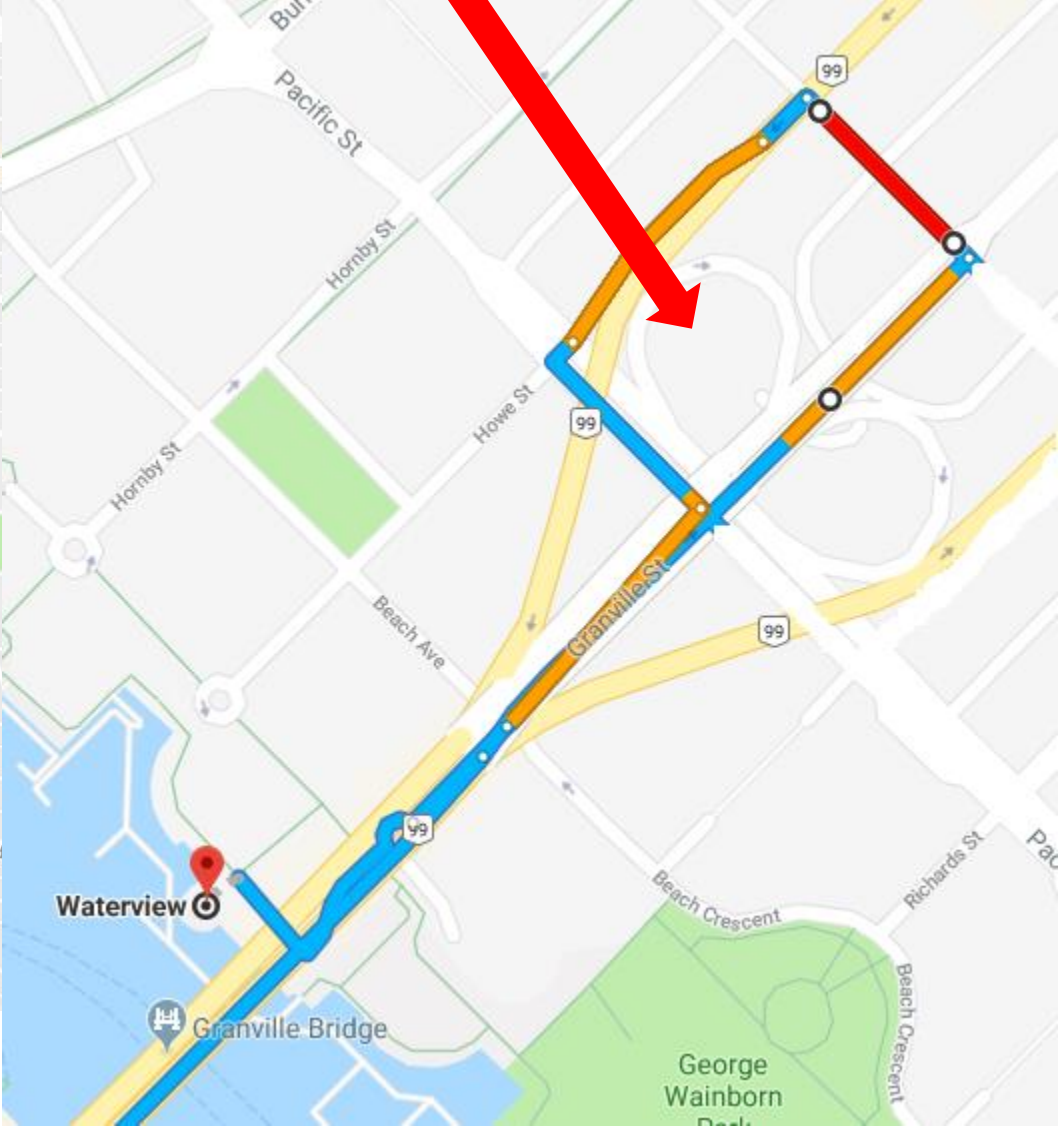

Directions to Waterview Special Events Space

2nd floor - 1661 Granville Street
Vancouver, BC V6Z 1N3

From Downtown:

South on Howe St, merge in to the right hand lane south of Drake St and cross Pacific St, turn left at the 4-way stop at Beach Ave and right on Granville St, proceed around the traffic circle and enter the surface parking lot.

From Granville south:

North over the Granville St bridge, merge in to the left lane and turn left on Drake St and left on Howe St, merge to the right hand lane and cross Pacific St, turn left at the 4-way stop at Beach Ave and right on Granville St, proceed around the traffic circle and enter the surface parking lot.

From Burrard south:

North over the Burrard St bridge, merge in to the right hand lane and turn on to Pacific St, turn right on Howe St, turn left at the 4-way stop at Beach Ave and right on Granville St, proceed around the traffic circle and enter the surface parking lot.