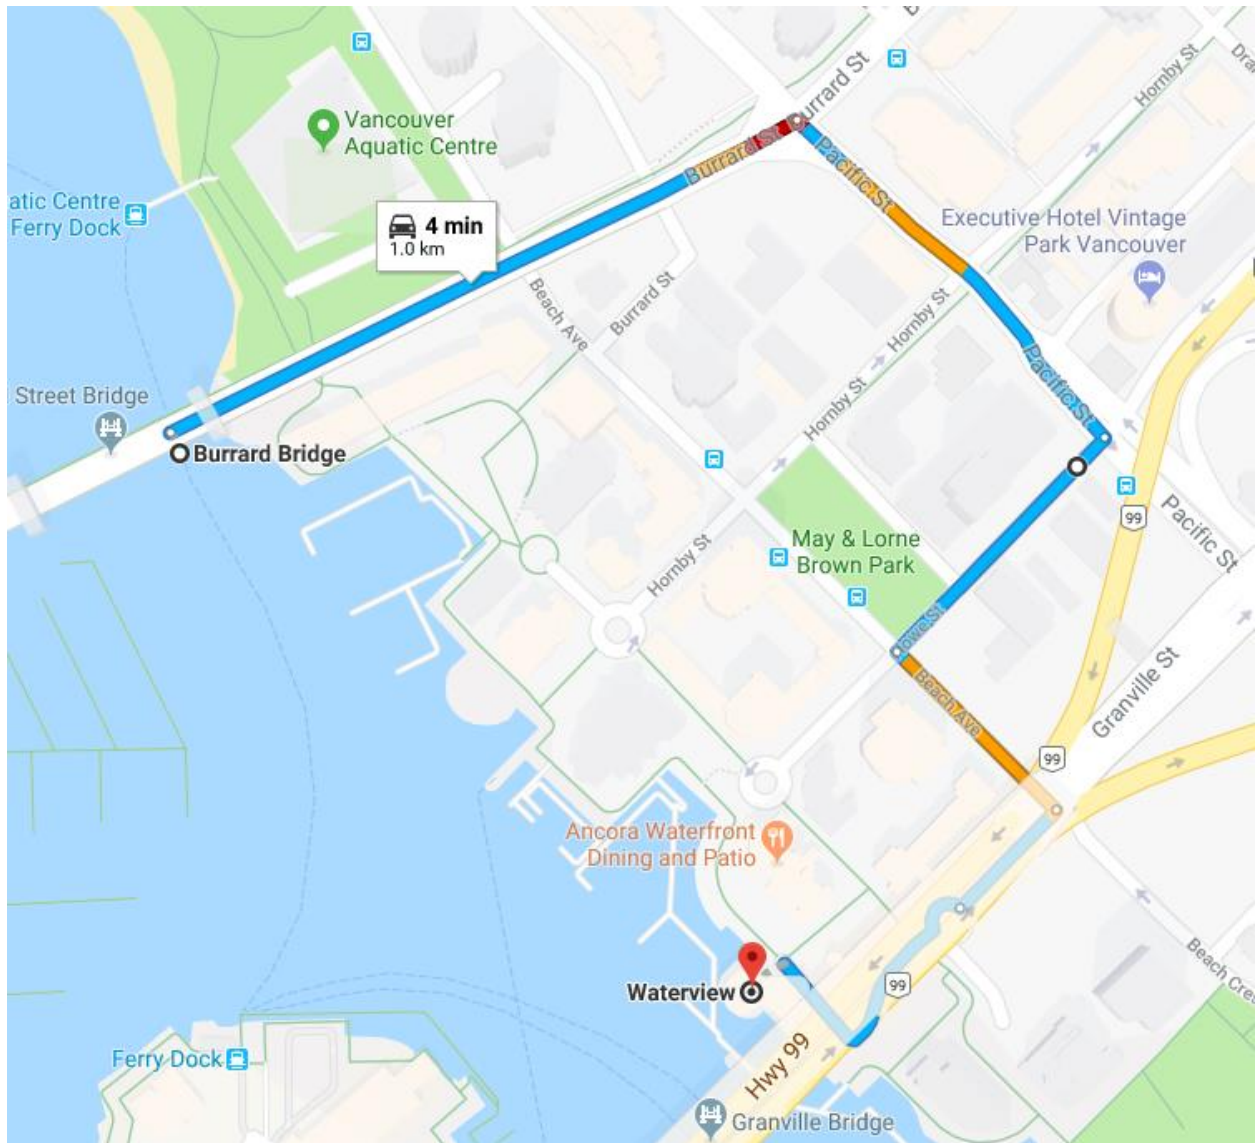

Directions to Waterview Special Events Space

2nd floor - 1661 Granville Street
Vancouver, BC V6Z 1N3

From Downtown:

South on Howe St, merge in to the right hand lane south of Drake St and cross Pacific St, turn left at the 4-way stop at Beach Ave and right on Granville St, proceed around the traffic circle and enter the surface parking lot.

From Granville south:

North over the Granville St bridge, merge in to the left lane and turn left on Drake St and left on Howe St, merge to the right hand lane and cross Pacific St, turn left at the 4-way stop at Beach Ave and right on Granville St, proceed around the traffic circle and enter the surface parking lot.

From Burrard south:

North over the Burrard St bridge, merge in to the right hand lane and turn on to Pacific St, turn right on Howe St, turn left at the 4-way stop at Beach Ave and right on Granville St, proceed around the traffic circle and enter the surface parking lot.