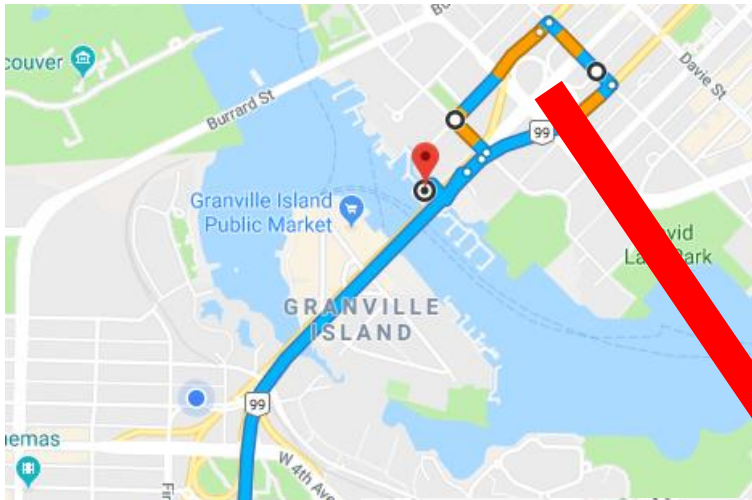

Directions to Waterview Special Events Space

2nd floor - 1661 Granville Street
Vancouver, BC V6Z 1N3

From Downtown:

South on Howe St, merge in to the right hand lane south of Drake St and cross Pacific St, turn left at the 4-way stop at Beach Ave and right on Granville St, proceed around the traffic circle and enter the surface parking lot.

From Granville south:

North over the Granville St bridge, merge in to the left lane and turn left on Drake St and left on Howe St, merge to the right hand lane and cross Pacific St, turn left at the 4-way stop at Beach Ave and right on Granville St, proceed around the traffic circle and enter the surface parking lot.

From Burrard south:

North over the Burrard St bridge, merge in to the right hand lane and turn on to Pacific St, turn right on Howe St, turn left at the 4-way stop at Beach Ave and right on Granville St, proceed around the traffic circle and enter the surface parking lot.