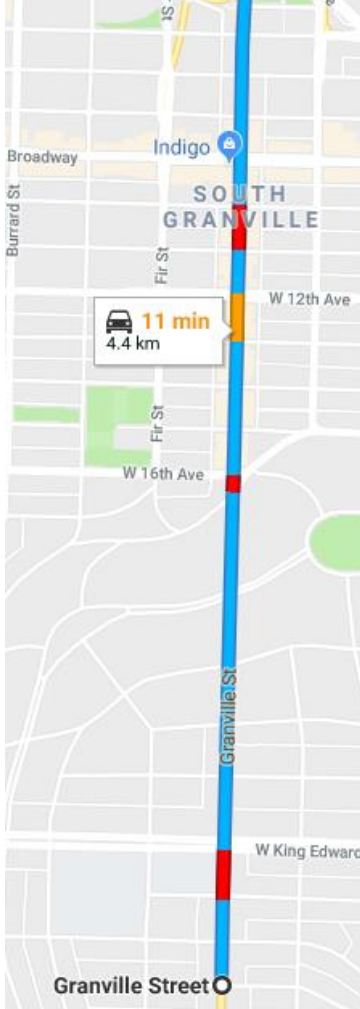

Directions to Waterview Special Events Space

2nd floor - 1661 Granville Street
Vancouver, BC V6Z 1N3

From Downtown:

South on Howe St, merge in to the right hand lane south of Drake St and cross Pacific St, turn left at the 4-way stop at Beach Ave and right on Granville St, proceed around the traffic circle and enter the surface parking lot.

From Granville south:

North over the Granville St bridge, merge in to the left lane and turn left on Drake St and left on Howe St, merge to the right hand lane and cross Pacific St, turn left at the 4-way stop at Beach Ave and right on Granville St, proceed around the traffic circle and enter the surface parking lot.

From Burrard south:

North over the Burrard St bridge, merge in to the right hand lane and turn on to Pacific St, turn right on Howe St, turn left at the 4-way stop at Beach Ave and right on Granville St, proceed around the traffic circle and enter the surface parking lot.