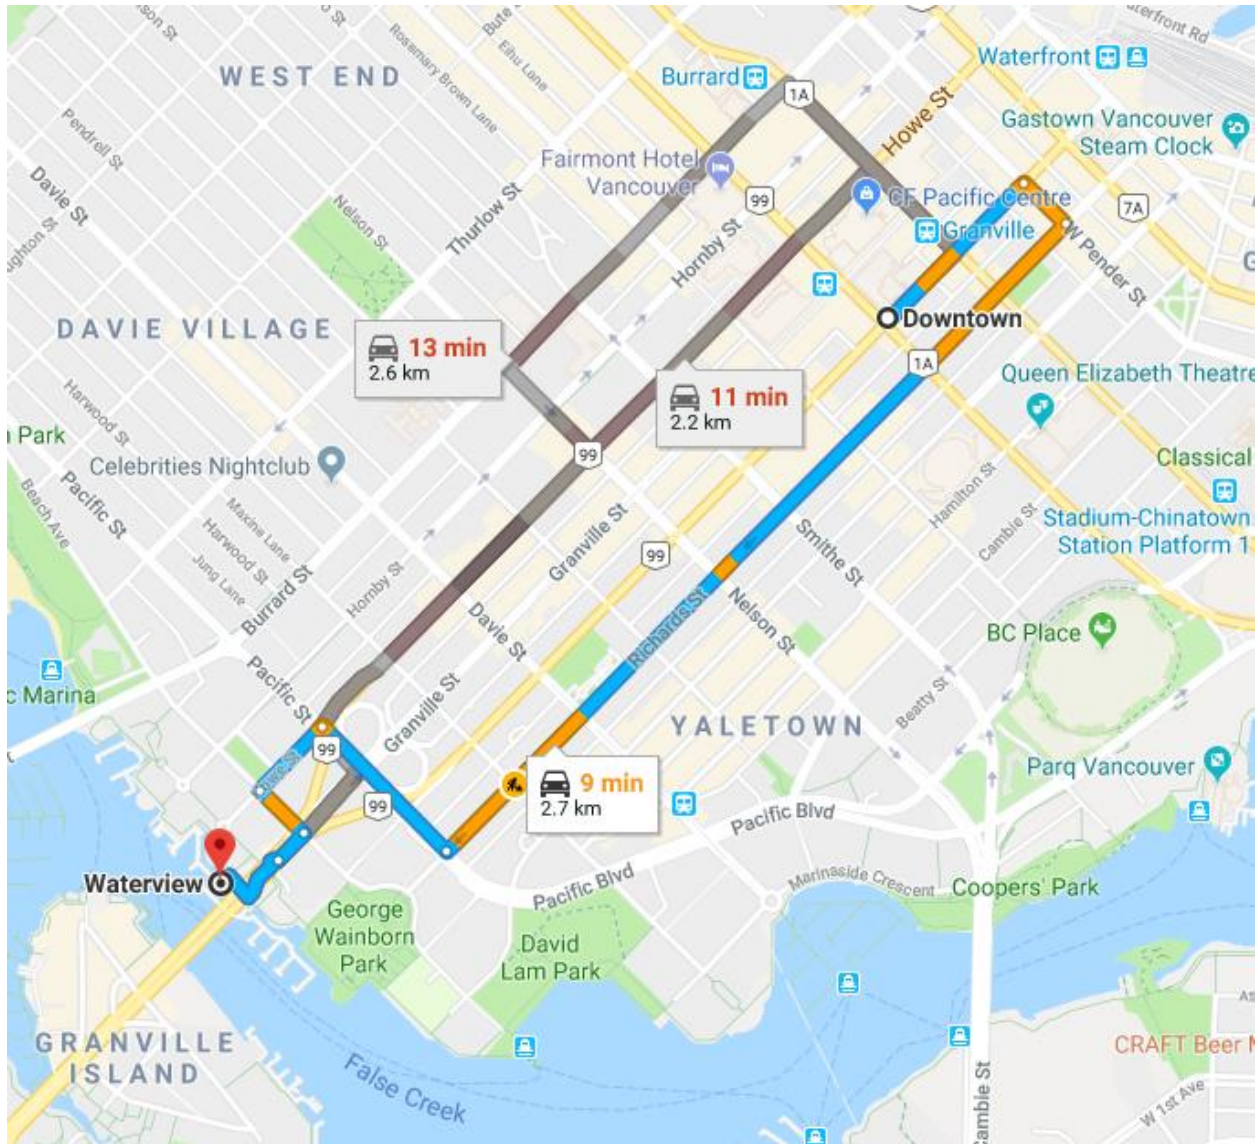

Directions to Waterview Special Events Space

2nd floor - 1661 Granville Street
Vancouver, BC V6Z 1N3

From Downtown:

South on Howe St, merge in to the right hand lane south of Drake St and cross Pacific St, turn left at the 4-way stop at Beach Ave and right on Granville St, proceed around the traffic circle and enter the surface parking lot.

From Granville south:

North over the Granville St bridge, merge in to the left lane and turn left on Drake St and left on Howe St, merge to the right hand lane and cross Pacific St, turn left at the 4-way stop at Beach Ave and right on Granville St, proceed around the traffic circle and enter the surface parking lot.

From Burrard south:

North over the Burrard St bridge, merge in to the right hand lane and turn on to Pacific St, turn right on Howe St, turn left at the 4-way stop at Beach Ave and right on Granville St, proceed around the traffic circle and enter the surface parking lot.